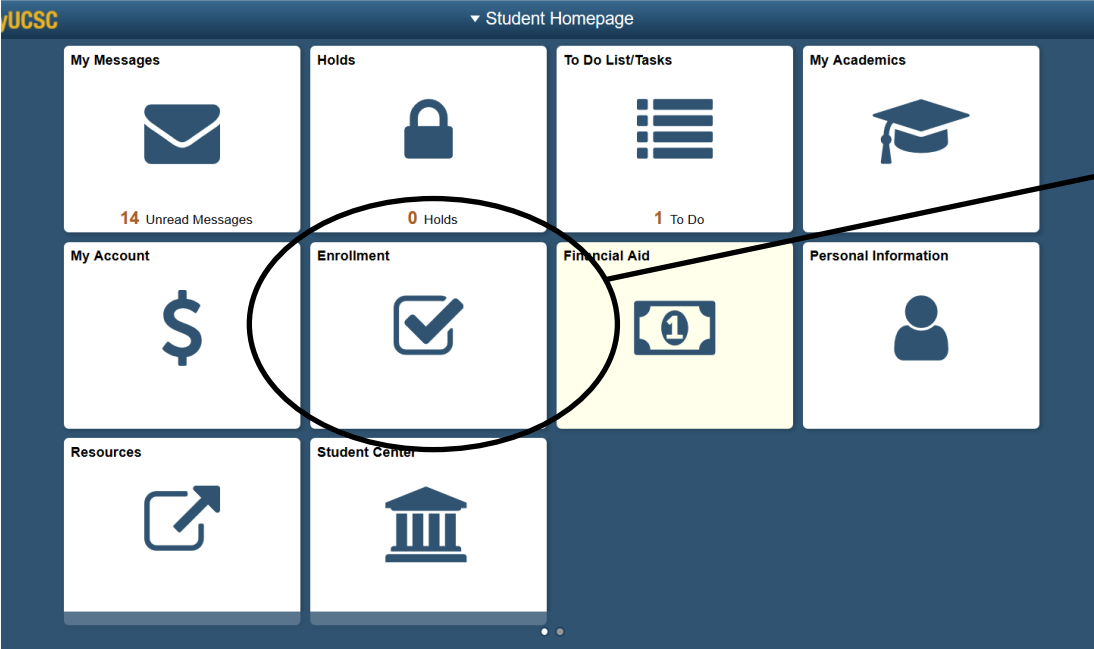

# How-To Find Your Enrollment Dates

1. Click on the **Enrollment tile** in your MyUCSC student portal

2. Click on **Enrollment Dates** in the sidebar

3. Your enrollment dates and times are listed here