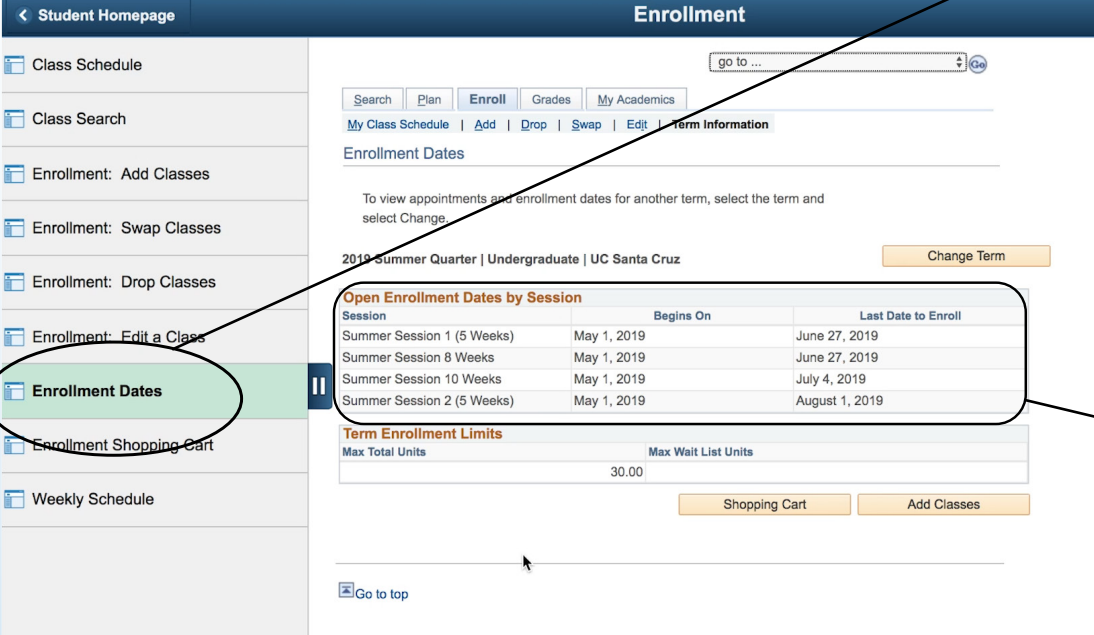

# How-To Find Your Enrollment Dates

1. Click on the **Enrollment tile** in your MyUCSC student portal

2. Click on **Enrollment Dates** in the sidebar

3. Your enrollment dates and times are listed here